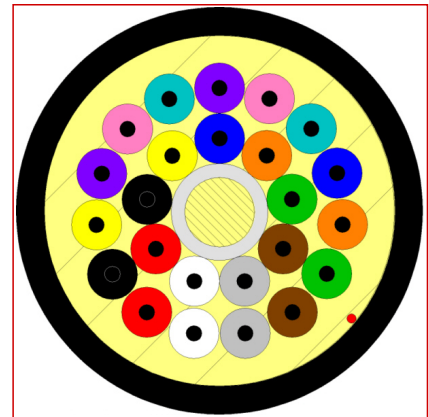

Description

This fiber optic cable is designed for installation in plenum, riser and horizontal environments and interbuilding backbone structures.

This design incorporates tight buffered optical fibers within a dry water blocked cable core (4-24 fibers) or 12-fiber subunits (36-144 fibers). Suitable for operation across wide temperature variations typically addressed by outside plant cables. No Buffer Tube Fanout kits are required. Direct termination is enabled.

CONSTRUCTION

Each cable utilizes our DryGel water blocking system. Cable design can accommodate from 4-144 tight buffered (900 µm) fibers. A glass reinforced (GRP) anti-buckling member is centrally located within cables having fibers counts >4.

- Tight Buffer fiber cables are not suitable for aerial-lashed installations.

APPLICATIONS

Berk-Tek's tight buffered cable is intended for all high speed data applications including:

- 10BASE-FL
- 100BASE-SX/100BASE-FX
- ATM 155/ATM 622
- 1000BASE-SX/1000BASE-LX
- Fibre Channel 1.062/2.125
- 10GBASE-SR/SW
- 10GBASE-LX4
- 40/100 GbE

FEATURES

Standards

International EN 50173; ISO/IEC 11801

National ANSI/ICEA S-104-696; ANSI/ICEA S-83-596; ANSI/TIA-568-C.3; Telcordia GR-20; Telcordia GR-409

I/O Tight Buffer Plenum Cables

- Flexible, small diameter, 900 µm tight buffered construction
- High tensile strength and small diameter design
- 6 to 144 count fiber construction plenum designs ideal for horizontal and backbone installation
- Single-mode, multimode, and hybrid designs available
- Support token ring, 10BASE-F, Fast Ethernet, FOIRL, Fibre Channel FC-PH, ATM, Gigabit Ethernet, FDDI, Sonet, voice, video and other networking applications
- Also available in low smoke zero halogen design
- Water blocked versions, suitable for Indoor/Outdoor installations, in-conduit, below the frost line, are available